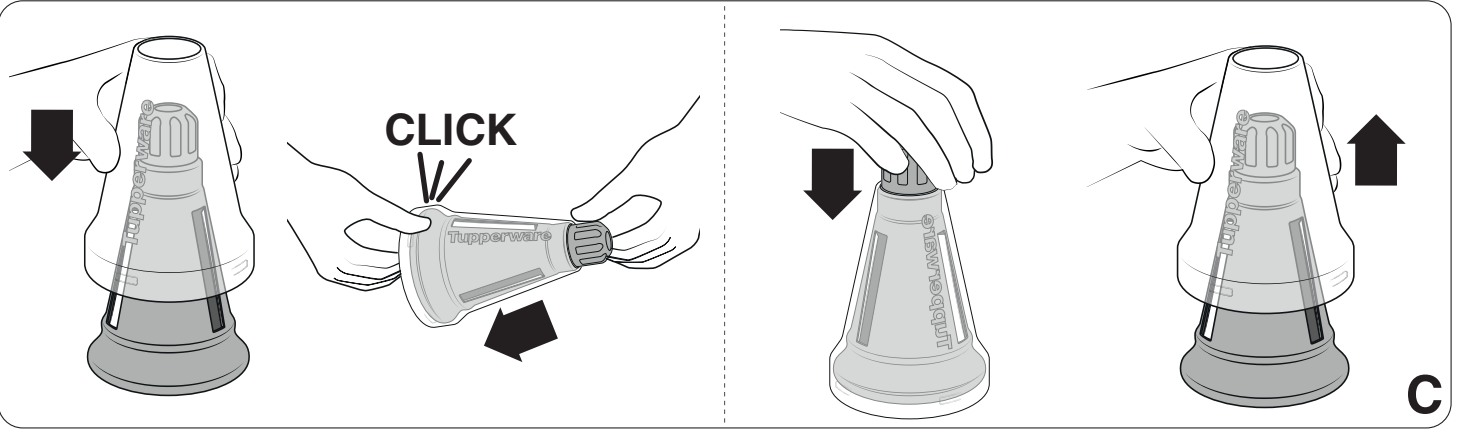

FusionMaster Ice Shaver

Please take the necessary safety precautions when using the FusionMaster Ice Shaver. Warning, keep fingers away from the blades as they are extremely sharp. Always hold the Ice Shaver Cone by the edge when assembling and disassembling (See fig. A). Always keep out of the reach of children. Always make sure the Ice Shaver Cone is securely assembled into the hopper. Always use the plunger provided to push the ice cubes down (See fig. B). Use the Ice Shaver Cone only to shave regular and flavored ice cubes. Always cover the Ice Shaver Cone with the protective packaging when storing or when not in use (See fig. C).