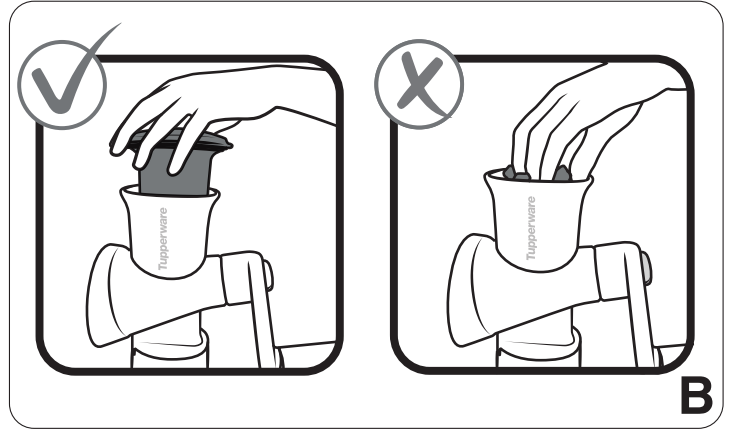

FusionMaster Ice Shaver

Please take the necessary safety precautions when using the FusionMaster Ice Shaver. Warning, keep fingers away from the blades as they are extremely sharp. Always hold the Ice Shaver Cone by the edge when assembling and disassembling (See fig. A). Always keep out of the reach of children. Always make sure the Ice Shaver Cone is securely assembled into the hopper. Always use the plunger provided to push the ice cubes down (See fig. B). Use the Ice Shaver Cone only to shave regular and flavored ice cubes. Always cover the Ice Shaver Cone with the protective packaging when storing or when not in use (See fig. C).