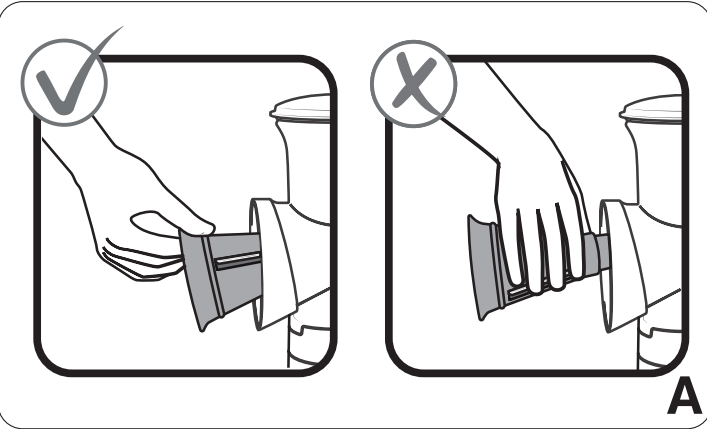

FusionMaster Ice Shaver

Please take the necessary safety precautions when using the FusionMaster Ice Shaver. Warning, keep fingers away from the blades as they are extremely sharp. Always hold the Ice Shaver Cone by the edge when assembling and disassembling (See fig. A). Always keep out of the reach of children. Always make sure the Ice Shaver Cone is securely assembled into the hopper. Always use the plunger provided to push the ice cubes down (See fig. B). Use the Ice Shaver Cone only to shave regular and flavored ice cubes. Always cover the Ice Shaver Cone with the protective packaging when storing or when not in use (See fig. C).